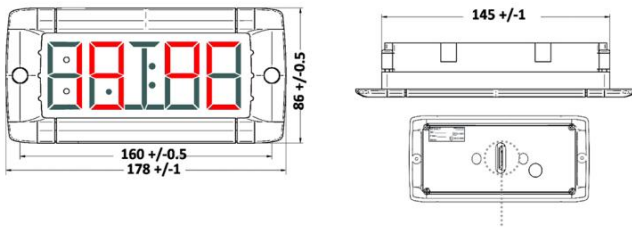

58000 - Ref. 58000

ACCESSORIES

GPS.ANT

**GPS - GPS antenna to
be mounted for bus or
coach**