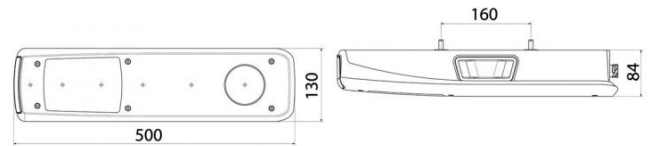

LC9 - Ref. 159020 / LC9 K 21 C / 20769776 / 7420802350

APPLICATIONS

Manufacturer	Model	Reference	Start date	End date
RENAULT TRUCKS	EURO 6 - T / K / C / D	7420802350	11/2013	
RENAULT TRUCKS	MAGNUM	7420802350	01/2006	
RENAULT TRUCKS	EURO 6 - C > 320 CH	7420802350	01/2006	
VOLVO	FE	20769776	2006	

OTHER VISUALS

DETAIL CONNECTEUR 1.5	Reperage des fonctions dans le connecteur Pinning in the connector	FONCTION FUNCTION
ECH 1/3	1	MASSE EARTH
	2	INDICATEUR DE DIRECTION FLASHER LAMP
	3	STOP STOP LAMP
	4	POSITION TAIL LAMP
	5	RECU BACK UP LAMP
	6	BROUILLARD FOG LAMP
	7	LIBRE ou alimentation alarme FREE or working back-up alarm