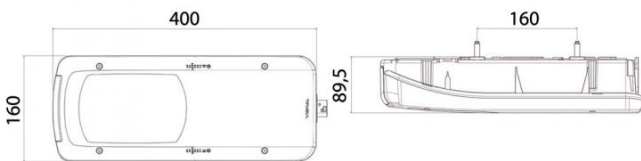

## TECHNICAL CHARACTERISTICS

Brand	Vignal
Product Type	Complete lamp
Manufacturer	Daf Trucks
Voltage	12/24 V
Source	Bulbs
Connector	HDSCS 8 pin side connector
Mounting Direction	Horizontal
Side	Right
Shape	Rectangle
Fixation Bolt Distance	160 mm
Length	400 mm
Width	160 mm
Main Functions	Indicator, Stop, Position, Reverse, Fog, Rear reflector, End-outline marker lamp, Side position, Side reflector
ADR	ADR
ECE	E2 12007

APPLICATIONS

Manufacturer	Model	Reference	Start date	End date
DAF	CF - XF tracteur	1875576	04/2012	

OTHER VISUALS

DETAIL CONNECTEUR 1.5 Echelle 2 : Connector detail Scale 2:	Reperage des fonctions dans connecteur Pinning in the connector	FUNCTION fonction
	1	Ground / masse
	2	Not Used or REVERSE ALARM
	3	Not Used
	4	FOG / brouillard
	5	TAIL / position
	6	BACK UP / recul
	7	INDICATOR / indicateur
	8	STOP / stop