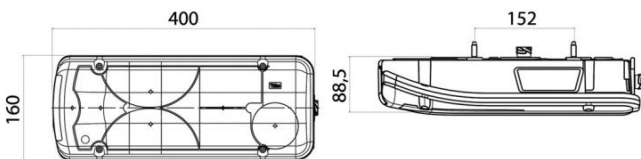

LC8 - Ref. 156200 / LC8 KC 12 C / 8125225-6544

TECHNICAL CHARACTERISTICS

Brand	Vignal
Product Type	Complete lamp
Manufacturer	Man
Voltage	12/24 V
Source	Bulbs
Connector	AMP 1.5 - 7 pin side connector
Mounting Direction	Horizontal
Side	Left
Shape	Rectangle
Fixation Bolt Distance	152 mm
Length	400 mm
Width	160 mm
Main Functions	Indicator, Stop, Position, Reverse, Fog, Rear reflector, End-outline marker lamp, Side position, Side reflector
Specific Functions	License plate lamp
ADR	ADR

OTHER VISUALS

DETAIL CONNECTEUR 1.5 Echelle 2 : Connector detail Scale 2:		Reperage des fonctions dans connecteur Pinning in the connector	FUNCTION FUNCTION
		1	MASSE EARTH
		2	POSITION TAIL
		3	RECU BACK UP
		4	INDICATEUR DE DIRECTION INDICATOR
		5	STOP STOP
		6	BROUILLARD FOG
		7	NOT USED