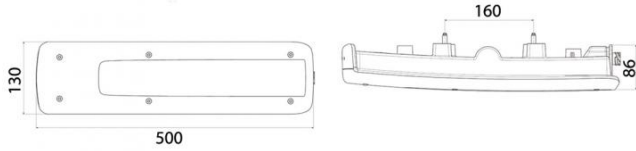

LC9 LED - Ref. 158030 / LC9 LED KV 12 / 82849894 / 84195505 / 84441766 / 7422800385 / 7425982261 / 7484585208 / 23354972

ACCESSORIES

058000
LC9 LED - Left/Right lens