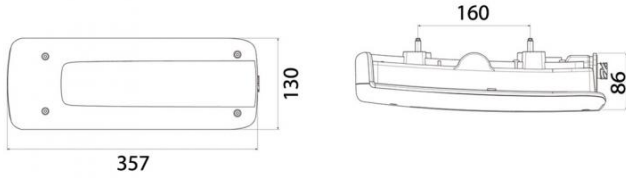

LC10 LED - Ref. 159510 / LC10 LED KV 21a / 82483073 / 84441760 / 7423530441 / 23522308

ACCESSORIES

059500
LC10 LED - Left/Right lens