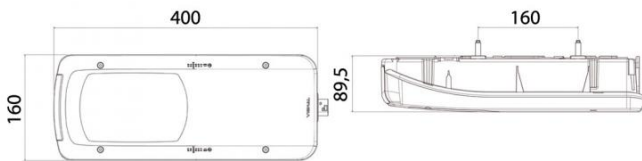

LC8 - Ref. 155100 / LC8 KD 12 S / 1875577

TECHNICAL CHARACTERISTICS

| | |
|------------------------|---|
| Brand | Vignal |
| Product Type | Complete lamp |
| Manufacturer | Daf Trucks |
| Voltage | 12/24 V |
| Source | Bulbs |
| Connector | HDSCS 8 pin side connector |
| Mounting Direction | Horizontal |
| Side | Left |
| Shape | Rectangle |
| Fixation Bolt Distance | 160 mm |
| Length | 400 mm |
| Width | 160 mm |
| Main Functions | Indicator, Stop, Position, Reverse, Fog, Rear reflector, End-outline marker lamp, Side position, Side reflector |
| Specific Functions | License plate lamp |
| ADR | ADR |

OTHER VISUALS

| DETAIL CONNECTEUR 1.5 Echelle 2 : Connector detail Scale 2: | Reperage des fonctions dans connecteur Pinning in the connector | FUNCTION fonction |
|---|--|---------------------------|
| | 1 | Ground / masse |
| | 2 | Not Used or REVERSE ALARM |
| | 3 | Not Used |
| | 4 | FOG / brouillard |
| | 5 | TAIL / position |
| | 6 | BACK UP / recul |
| | 7 | INDICATOR / indicateur |
| | 8 | STOP / stop |