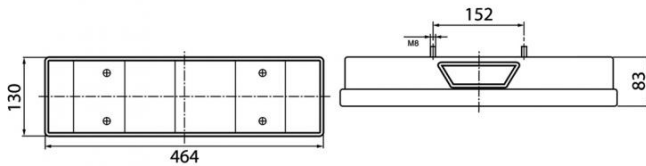

LC7 - Ref. 168610 / LC7 K4 J 12 C / 99463244

Connector available at the original dealer

TECHNICAL CHARACTERISTICS

Brand	Vignal
Product Type	Complete lamp
Voltage	12/24 V
Source	Bulbs
Connector	IVECO rear connector
Mounting Direction	Horizontal
Side	Left
Shape	Rectangle
Fixation Bolt Distance	152 mm
Length	464 mm
Width	130 mm
Depth	83 mm
Main Functions	Indicator, Stop, Position, Reverse, Fog, Rear reflector, End-outline marker lamp, Side position, Side reflector
Specific Functions	License plate lamp
ADR	ADR

OTHER VISUALS

LANGUETTE N°	FONCTION	COULEUR FIL	SECTION
Pin N°	Function	Wire Color	Section
1	ENCROBLEMENT End Outline Marker	VERT Green	0.75mm ²
2	CLIGNOTANT Flasher Lamp	JAUNE Yellow	0.75mm ²
3	STOP Stop	ROUGE Red	0.75mm ²
4	RECU L + ASR BACK-UP + Alarms	NOIR Black	0.75mm ²
7	ECLAIREUR DE PLAQUE Number Plate Lamp	Gris Grey	0.75mm ²
8	MASSE Earth	BLANC White	1mm ²
9	BROUILLARD Fog Lamp	BLEU Blue	0.75mm ²
10	POSITION Tail Lamp	BRUN Brown	0.75mm ²