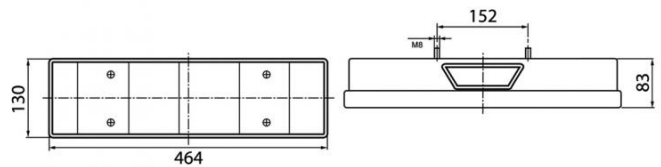

LC7 - Ref. 168600 / LC7 K4 J 31 C / 99463242

Industry

Agriculture, Construction, Forestry, Handling and Forklifts, Mining, Trucks, Vans and Chassis cab

APPLICATIONS

Manufacturer	Model	Reference	Start date	End date
IVECO	EUROSTAR - EUROTECH - EUROTRAKKER	99463242	1996	2002
IVECO	EUROCARGO	99463242	1996	
IVECO	STRALIS - TRAKKER - ASTRA HD7/HD8	99463242	2002	
IVECO	DAILY	99463242	1996	1999
IVECO	SEDDON EUROMOVER	99463242	2000	

OTHER VISUALS