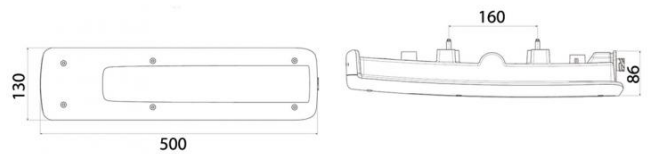

LC9 LED - Ref. 158050 / LC9 LED KV 21 / 82849923 / 84195521 / 84441768 / 7423080010 / 7484585206 / 23354974

EMC	E2 10R-036227
ADR	ADR
ECE	E2 10113
CCC	CCC
Industry	Trucks

APPLICATIONS

Manufacturer	Model	Reference	Start date	End date
RENAULT TRUCKS	EURO 6 - T / K / C / D	7423080010	12/2017	
RENAULT TRUCKS	EURO 6 - T / K / C / D	7484585206	12/2017	
VOLVO	FH	82849923	01/12/2012 11:37	
VOLVO	FH	84195521	01/12/2012 11:37	
VOLVO	FH	84441768	01/12/2012 11:38	
VOLVO	FH	23354974	01/09/2018 00:00	

OTHER VISUALS

CONNECTOR DETAIL Scale 2	PINNING IN THE CONNECTOR	FUNCTION
DETAIL A 	1	Earth / return
	2	Direction indicator
	3	Stop
	4	Tail lamp + Outline end marker lamp + Side marker
	5	Reverse
	6	Fog
	7	Free (Left) or Reverse alarm (Right)

ACCESSORIES