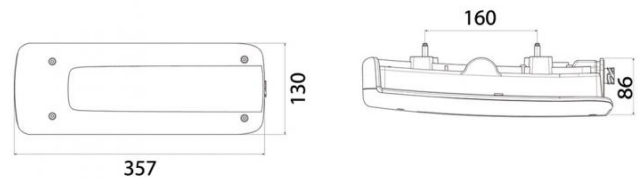

LC10 LED - Ref. 159500 / LC10 LED KV 12 / 82483074 / 84441759 / 7423530440 / 23522307 / 23690769

Specific Functions	License plate lamp
EMC	E2 10R-036854
ADR	ADR
ECE	E2 12164
Industry	Trucks

APPLICATIONS

Manufacturer	Model	Reference	Start date	End date
VOLVO	FM	82483074	09/2013	
VOLVO	FM	84441759	09/2013	
VOLVO	FM	23522307		
VOLVO	FM	23690769		
RENAULT TRUCKS	D --> 18T	7423530440	09/2020	

OTHER VISUALS

CONNECTOR DETAIL Scale 2	PINNING IN THE CONNECTOR	FUNCTION
DETAIL A	1	Earth / return
	2	Direction indicator
	3	Stop
	4	Tail lamp + Outline end marker lamp + Side marker
	5	Reverse
	6	Fog
	7	Free (Left) or Reverse alarm (Right)

ACCESSORIES