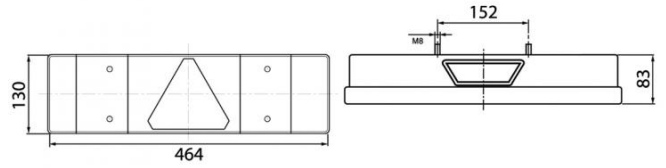

LC7T - Ref. 168780 / LC7 T4 C 12 C

Industry

Trailers and Semi-trailers

OTHER VISUALS

ACCESSORIES

067610

LC7T - Left lens