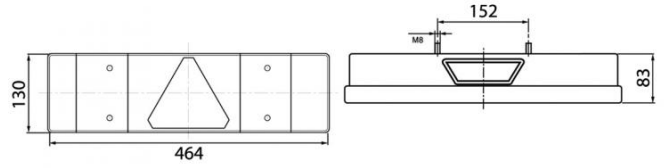

LC7T - Ref. 168800 / LC7 T4 C 32 C

ECE	E2 9056
Industry	Trailers and Semi-trailers

OTHER VISUALS

ACCESSORIES

067600
LC7T - Right lens