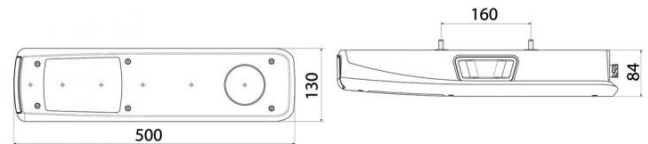

LC9 - Ref. 159010 / LC9 K 12 C / 20769775 / 7420802348

ADR	ADR
ECE	E2 04075
Industry	Trucks

APPLICATIONS

Manufacturer	Model	Reference	Start date	End date
RENAULT TRUCKS	EURO 6 - T / K / C / D	7420802348	11/2013	
RENAULT TRUCKS	MAGNUM	7420802348	01/2006	
RENAULT TRUCKS	EURO 6 - C > 320 CH	7420802348	01/2006	
VOLVO	FE	20769775	2006	

OTHER VISUALS

DETAIL CONNECTEUR 1.5	Reperage des fonctions dans le connecteur Pinning in the connector	FUNCTION
ECH 1/3	1	MASSE EARTH
	2	INDICATEUR DE DIRECTION FLASHER LAMP
	3	STOP STOP LAMP
	4	POSITION TAIL LAMP
	5	RECU BACK UP LAMP
	6	BROUILLARD FOG LAMP
	7	LIBRE ou alimentation alarme FREE or working back-up alarm

ACCESSORIES